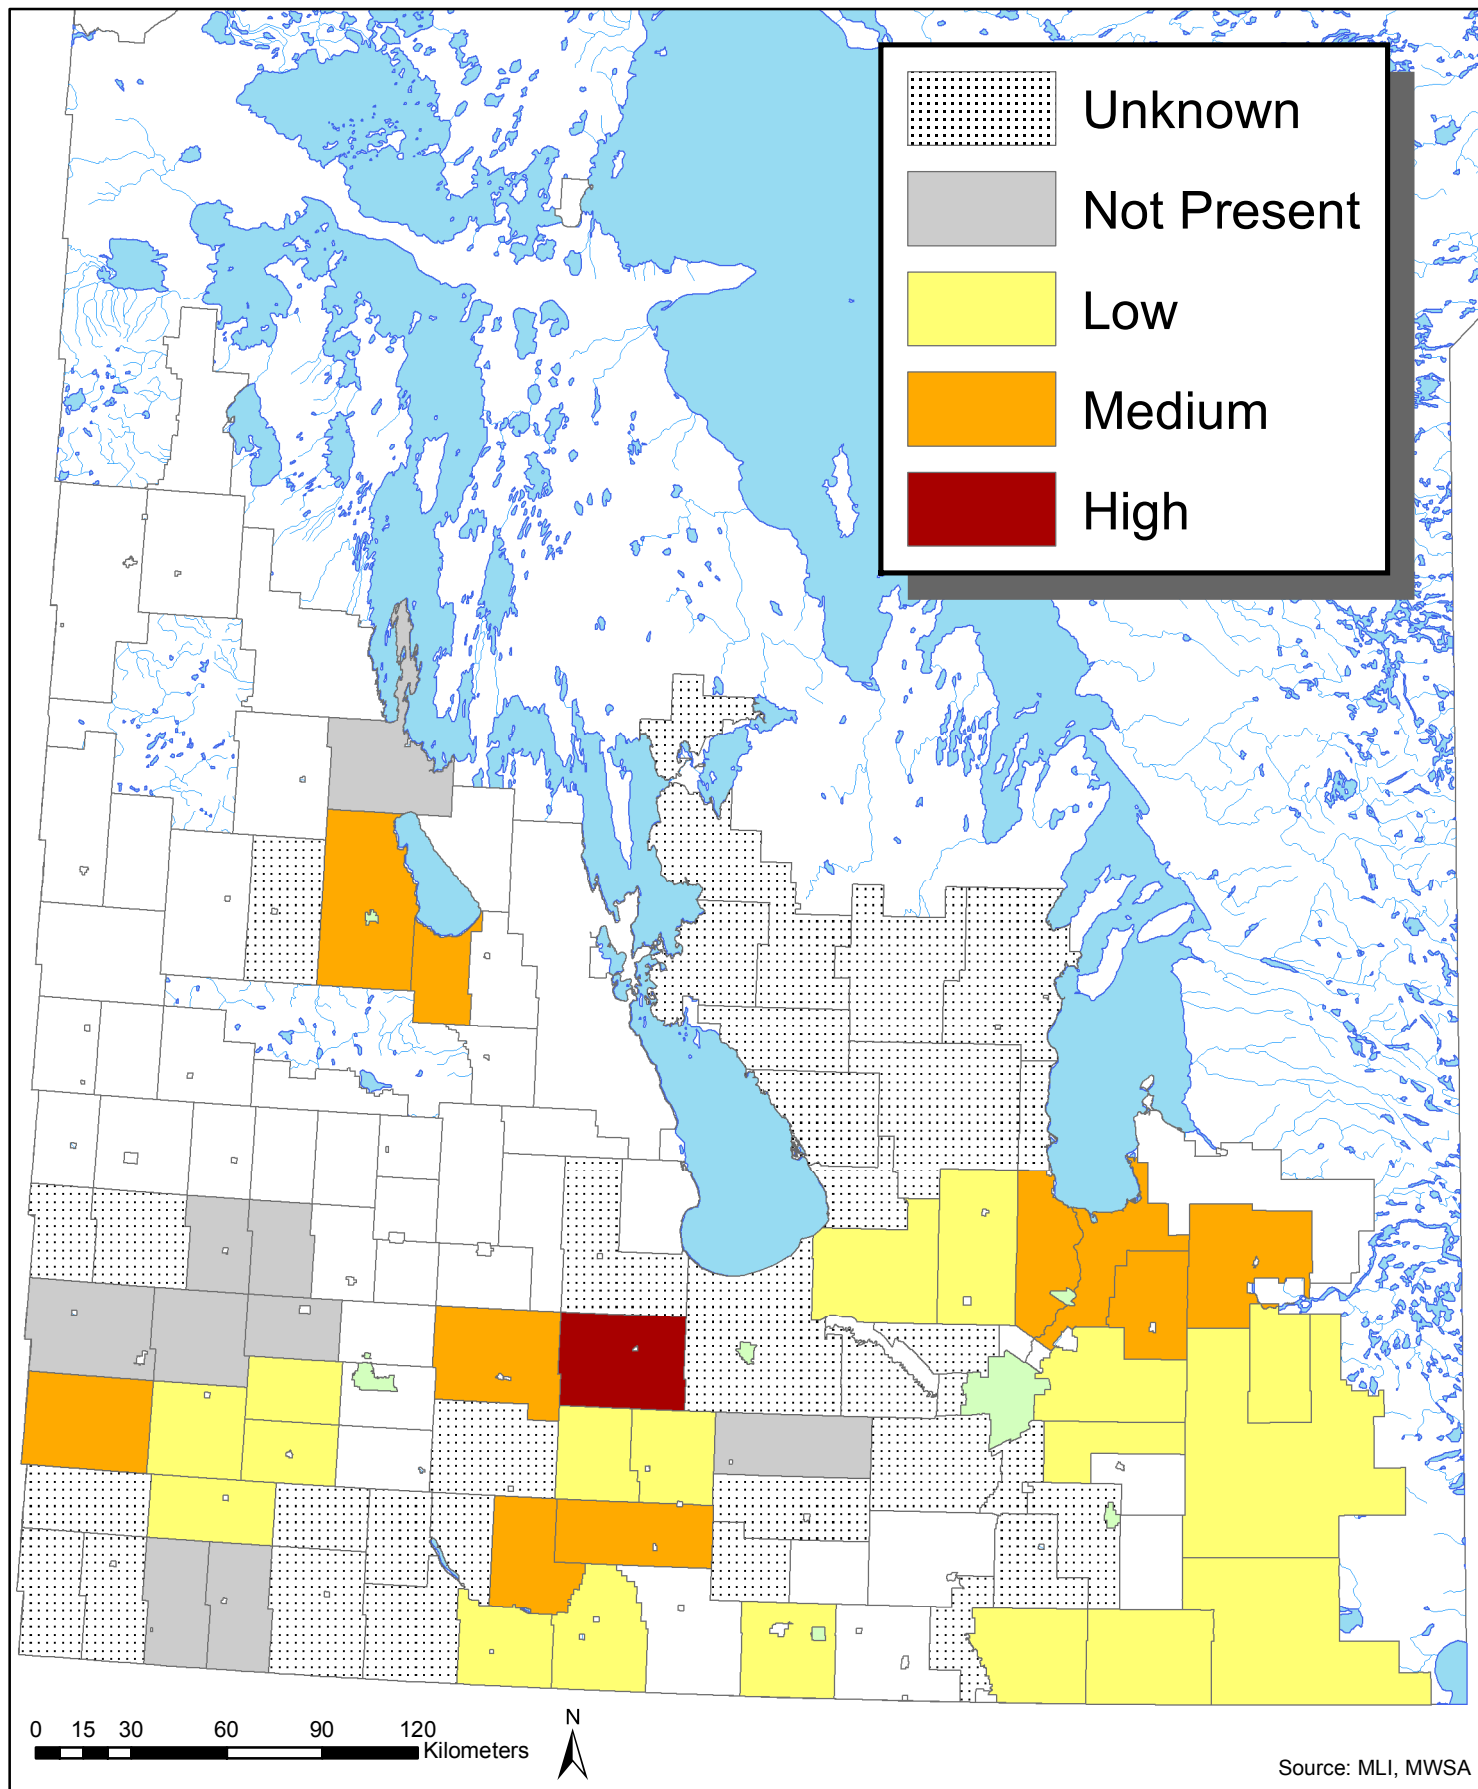

# White Cockle (*Lychnis alba*) Infestation in Manitoba Municipalities in 2010

Source: MLI, MWSA

Invasive Species Council of Manitoba  
[www.invasivespeciesmanitoba.com](http://www.invasivespeciesmanitoba.com)  
(204) 232-6021